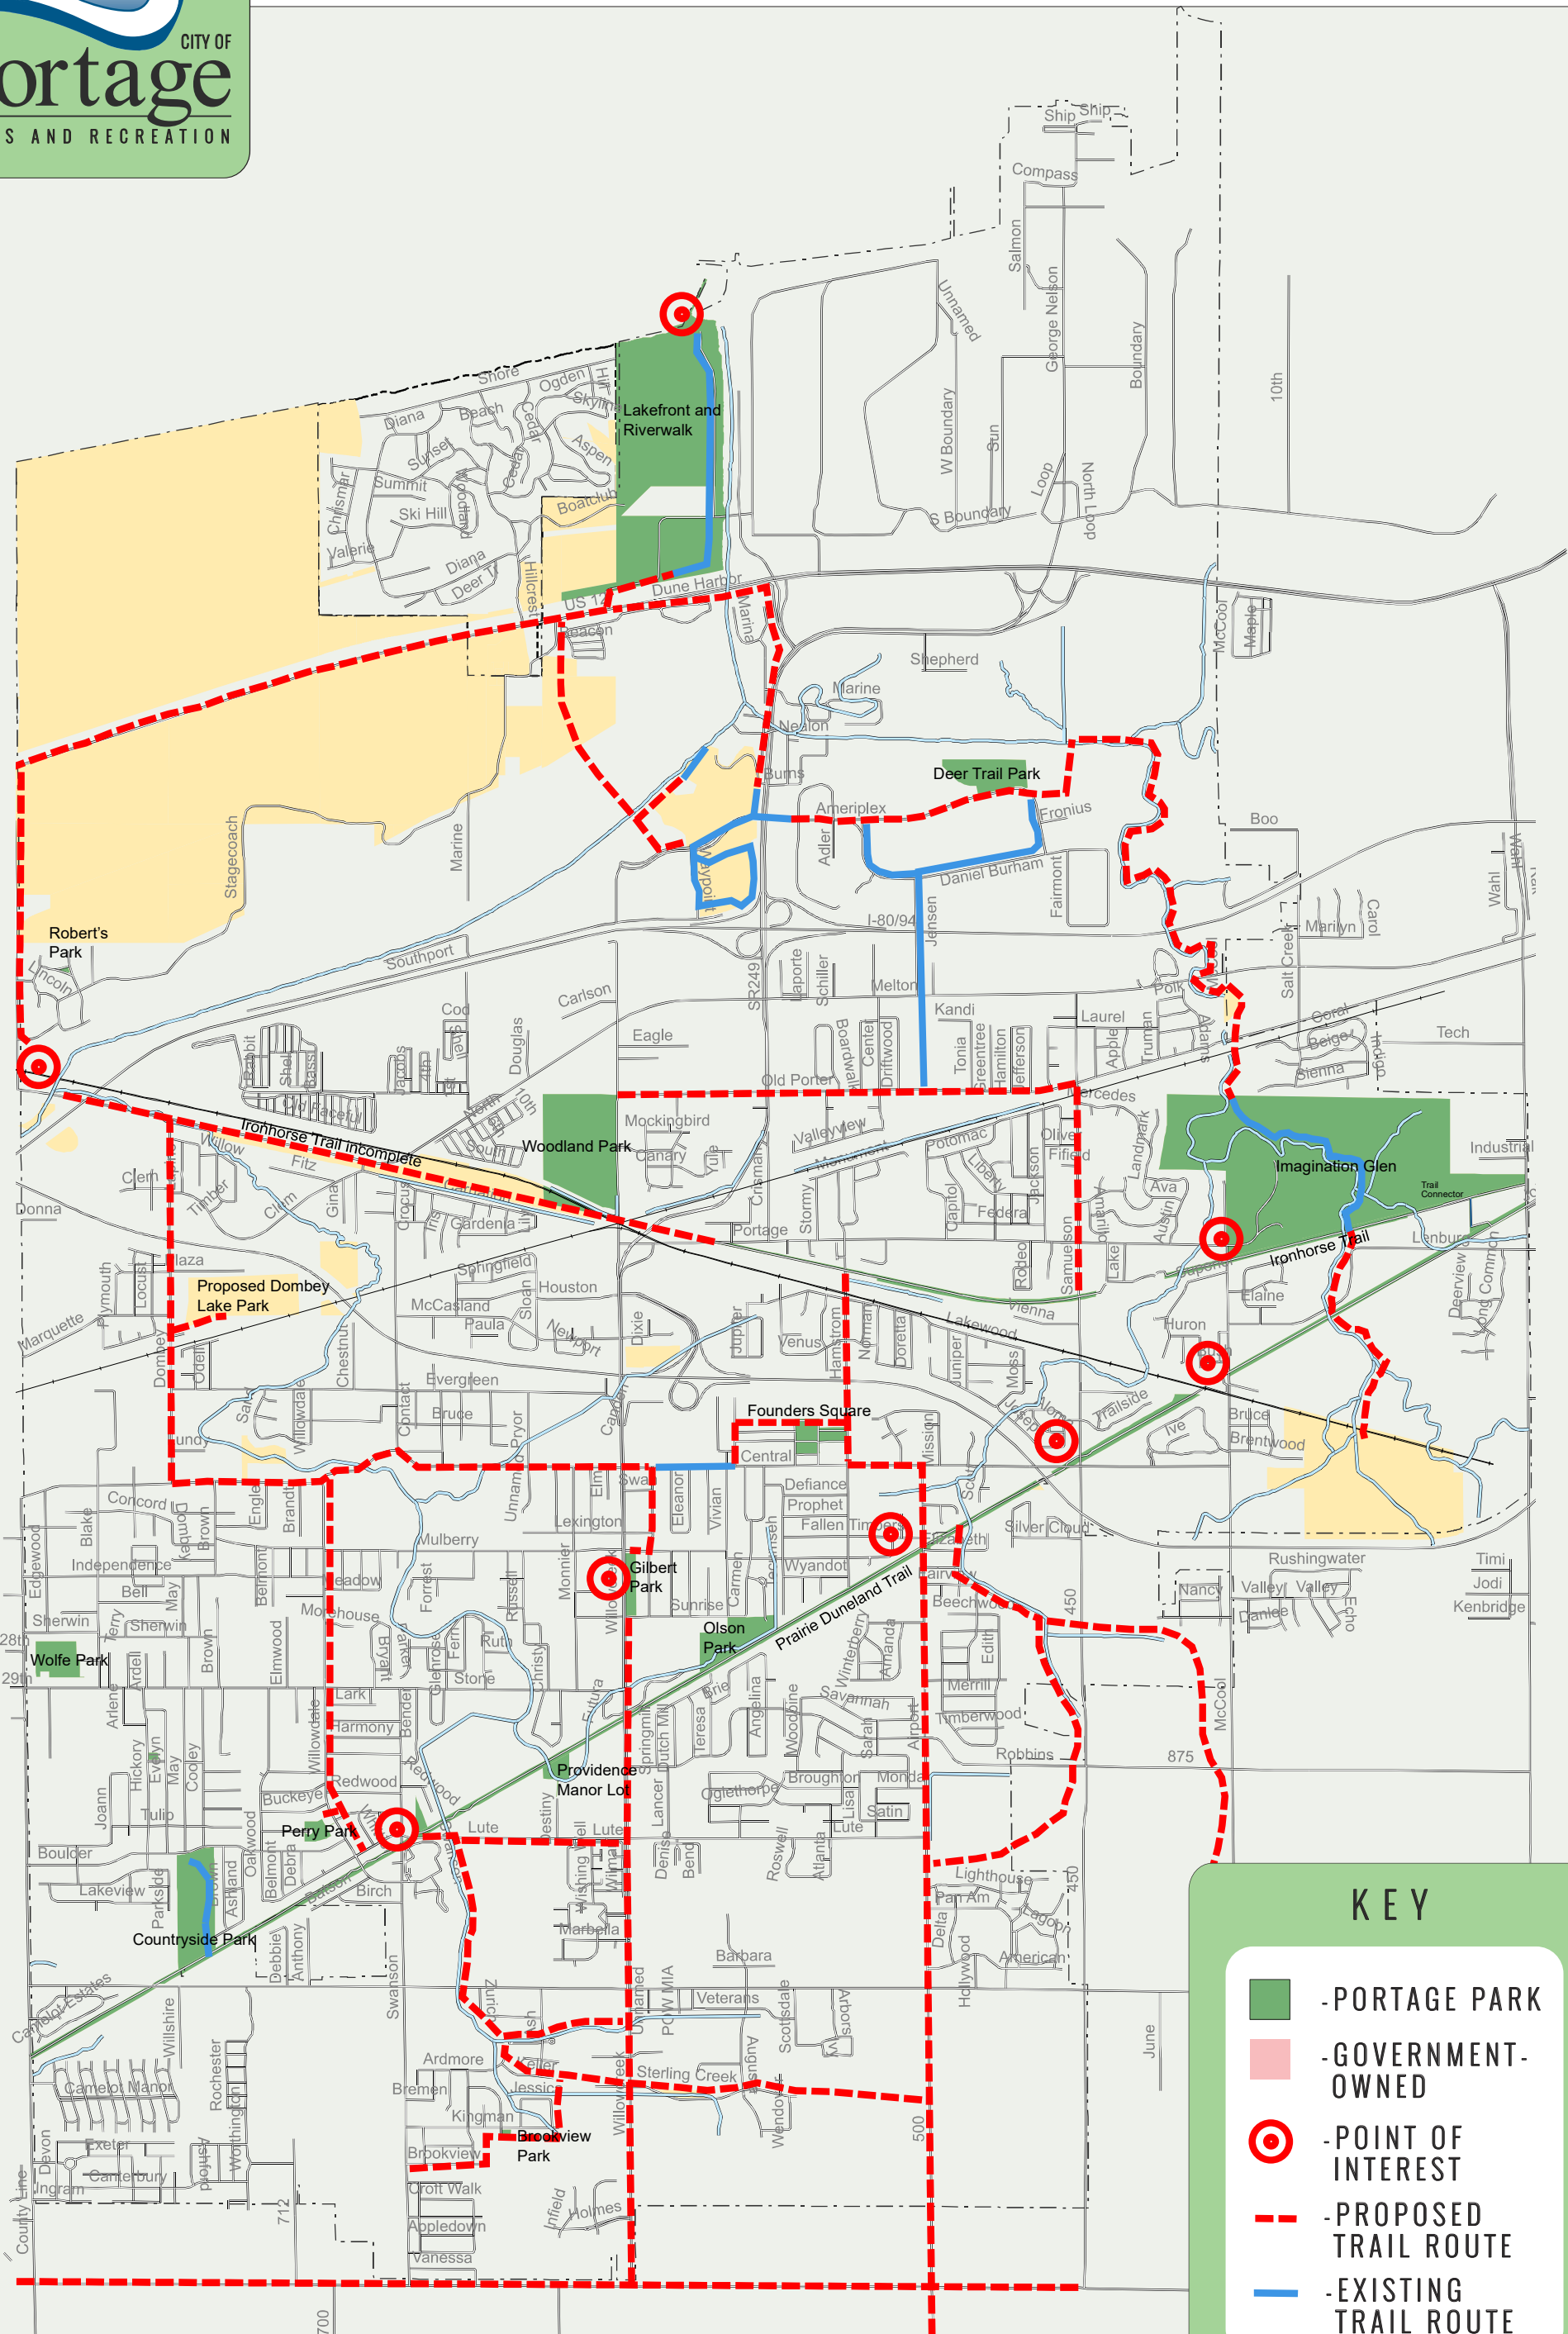

CITY OF
Portage
PARKS AND RECREATION

Portage Trail System

KEY

- PORTAGE PARK
- GOVERNMENT-OWNED
- POINT OF INTEREST
- PROPOSED TRAIL ROUTE
- EXISTING TRAIL ROUTE

SCALE: 1-100